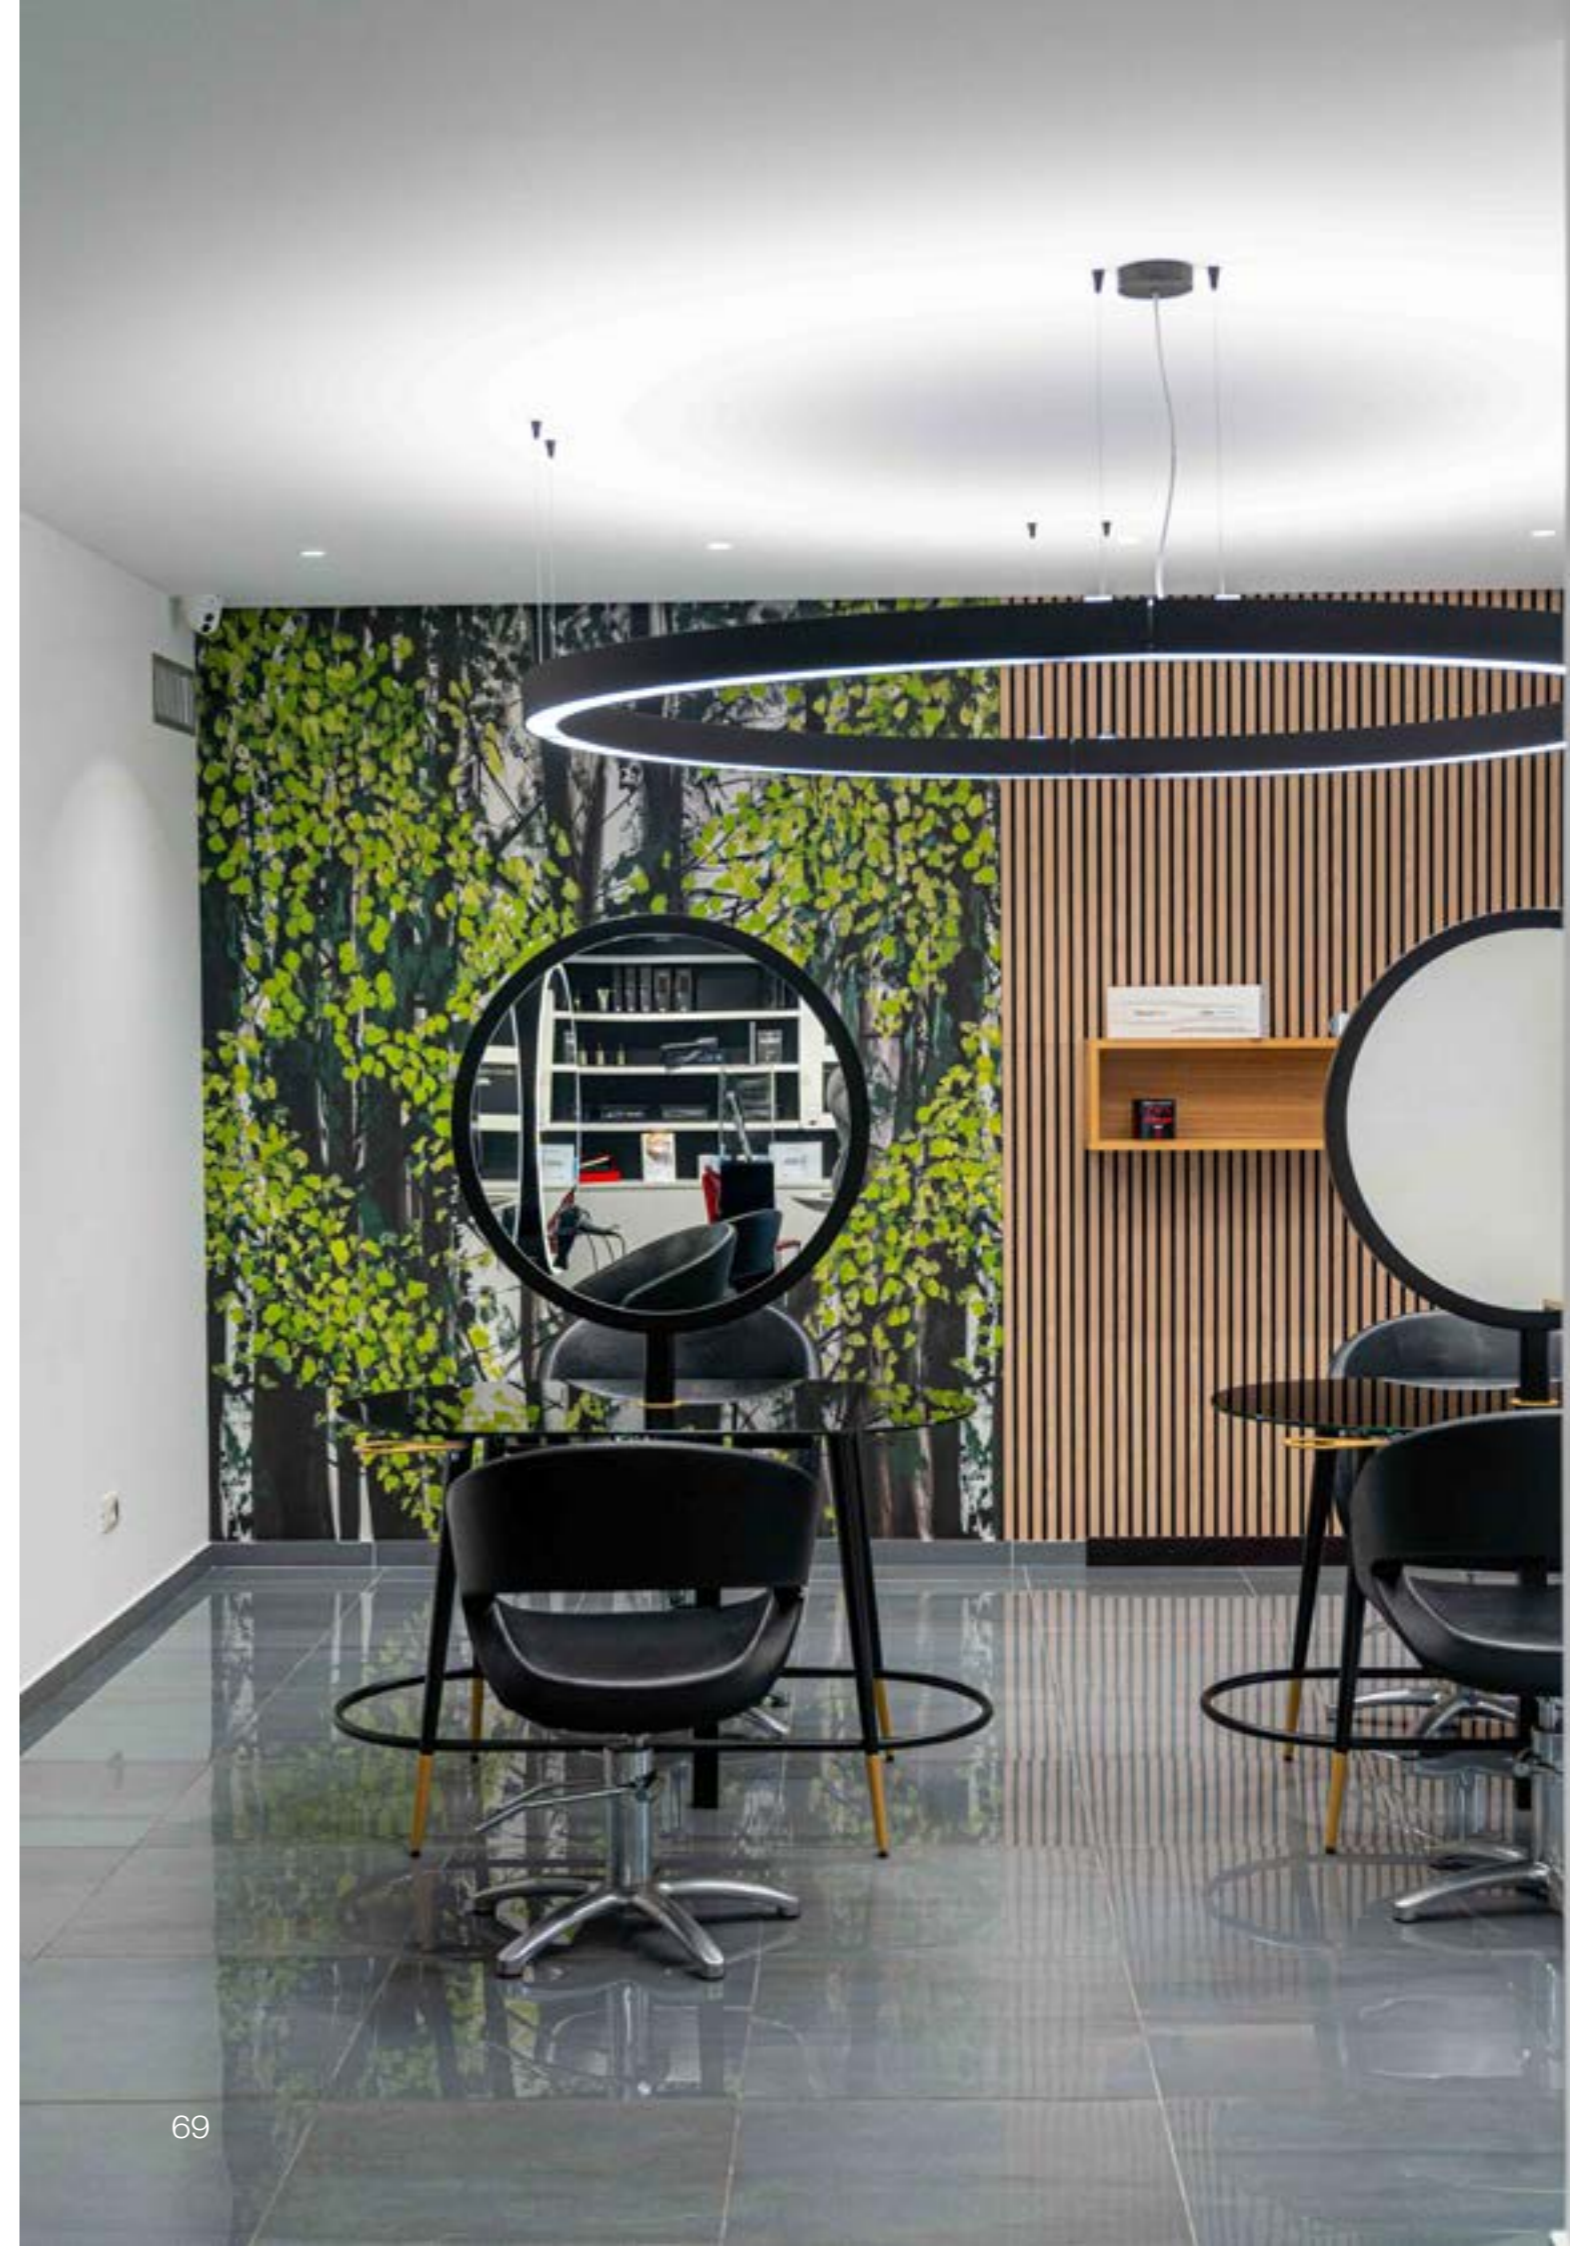

PRESTIGE DONNA
SCALEA, ITALY

EUROPE